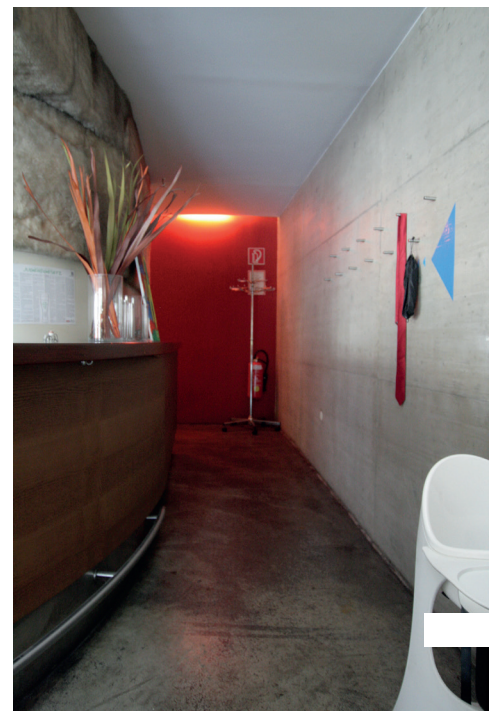

Access

Entrance

**INTERIOR:**

- floor surface easily rollable
- sufficient passage widths, **two narrow points with passage widths of 80 or 85 cm**, but there are enough tables in front of this area
- tables and chairs are movable, but there are also fixed benches; seat height is 46 cm
- various tables, all with central support: 79 x 120 cm, height under the table 69 cm, table edge height 71 cm, depth under the table up to the central support **36 or 57 cm** (standard minimum 60 cm)
- other tables 85 x 120 cm, height under the table 70 cm, table edge height 74 cm, under-table depth **37 or 55 cm**

© Restaurant RONDÒ

Interior area

**ACCESSIBLE TOILET (ON THE GROUND FLOOR):**

- unisex restroom
- access through a corridor with a width of 118 cm, slightly inclined with a **gradient of 5%**
- restroom door is a sliding door with a **shell handle**, not automated, door width of 99 cm
- room dimensions: 160 x 238 cm, turning circle of 150 cm provided
- toilet height: 47 cm, elongated bowl, **no backrest**
- frontal approach to the toilet, **96 cm space** (standard minimum 120 cm)
- approach also possible from the left (without a small table 112 cm space, with table 70 cm space)
- left side has a folding support grip at a height of 85 cm, right side has an angled grip (crossbar also at a height of 85 cm)
- toilet paper is **not easily reachable while seated**
- large sink with a depth of 48 cm, width of 55 cm, and height under the sink of 71 cm (flat cleaning trap), sink edge height 84 cm, single lever faucet
- space in front of the sink is 110 cm
- bottom of the mirror is at a height of 85 cm
- towel holder at a height of 110 cm; coat hook at **180 cm** is too high, but there is a small table available
- **no emergency bell available**