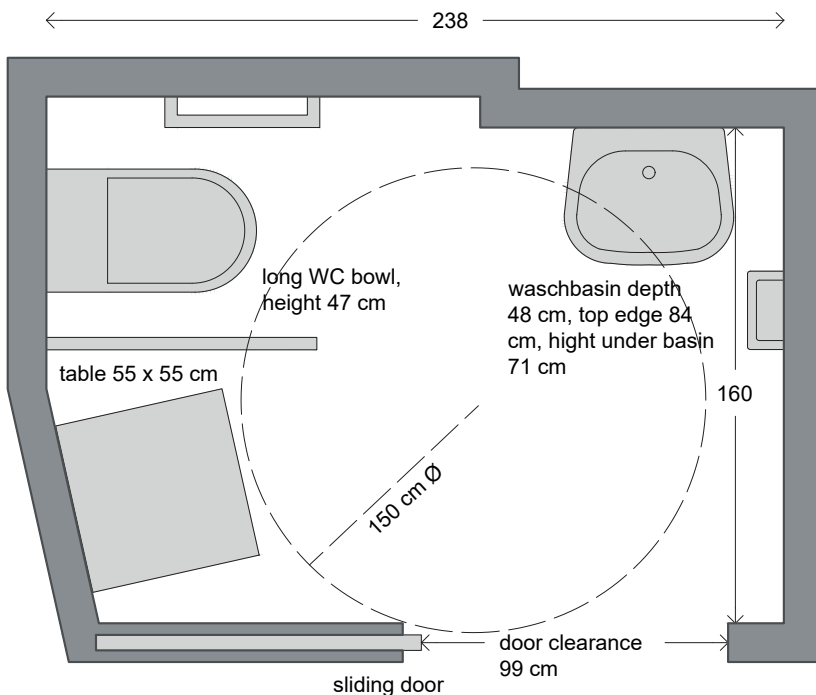

Access

Entrance

**INTERIOR:**

- floor surface easily rollable
- sufficient passage widths, **two narrow points with passage widths of 80 or 85 cm**, but there are enough tables in front of this area
- tables and chairs are movable, but there are also fixed benches; seat height is 46 cm
- various tables, all with central support: 79 x 120 cm, height under the table 69 cm, table edge height 71 cm, depth under the table up to the central support **36 or 57 cm** (standard minimum 60 cm)
- other tables 85 x 120 cm, height under the table 70 cm, table edge height 74 cm, under-table depth **37 or 55 cm**

© Restaurant RONDÒ

Interior area

**ACCESSIBLE TOILET (ON THE GROUND FLOOR):**

- unisex restroom
- access through a corridor with a width of 118 cm, slightly inclined with a **gradient of 5%**
- restroom door is a sliding door with a **shell handle**, not automated, door width of 99 cm
- room dimensions: 160 x 238 cm, turning circle of 150 cm provided
- toilet height: 47 cm, elongated bowl, **no backrest**
- frontal approach to the toilet, **96 cm space** (standard minimum 120 cm)
- approach also possible from the left (without a small table 112 cm space, with table 70 cm space)
- left side has a folding support grip at a height of 85 cm, right side has an angled grip (crossbar also at a height of 85 cm)
- toilet paper is **not easily reachable while seated**
- large sink with a depth of 48 cm, width of 55 cm, and height under the sink of 71 cm (flat cleaning trap), sink edge height 84 cm, single lever faucet
- space in front of the sink is 110 cm
- bottom of the mirror is at a height of 85 cm
- towel holder at a height of 110 cm; coat hook at **180 cm** is too high, but there is a small table available
- **no emergency bell available**