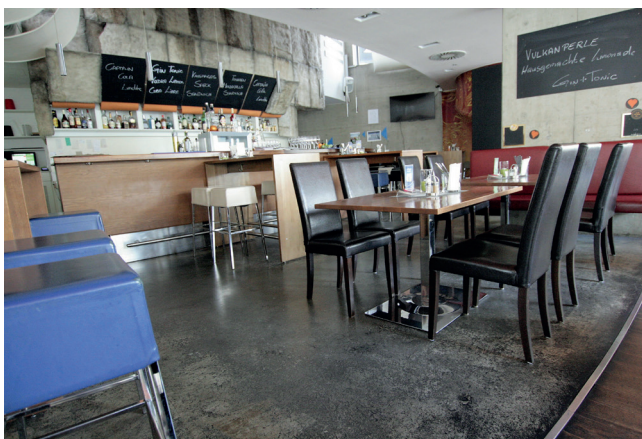

Access

Entrance

**INTERIOR:**

- floor surface easily rollable
- sufficient passage widths, **two narrow points with passage widths of 80 or 85 cm**, but there are enough tables in front of this area
- tables and chairs are movable, but there are also fixed benches; seat height is 46 cm
- various tables, all with central support: 79 x 120 cm, height under the table 69 cm, table edge height 71 cm, depth under the table up to the central support **36 or 57 cm** (standard minimum 60 cm)
- other tables 85 x 120 cm, height under the table 70 cm, table edge height 74 cm, under-table depth **37 or 55 cm**

access to toilet

Accessible Restroom

**OUTDOOR GARDEN:**

- situated directly in front of the restaurant entrance (semi-open)
- garden area can be expanded by sliding a glass wall to the side, creating a transition **threshold of 1.5 cm** to the outdoor area
- folding chairs with a seat height of 46 cm.
- folding tables with frames, **not wheelchair accessible**; dimensions are 120 x 70 cm, table bottom edge height 71 cm, top edge 75.5 cm.